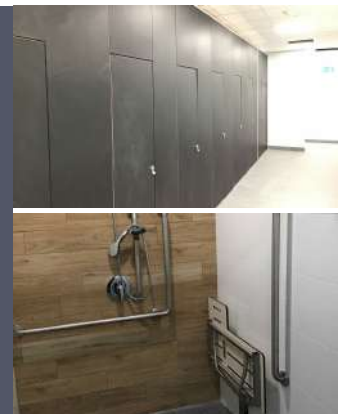

CASE STUDIES

All Seniors Care, multiple locations

Belroc Products Supplied & Installed:

- Handrail & wall guard
- Toilet partitions
- Washroom & shower accessories
- Custom curtain & track
- custom door frame guards & kickplates

Algonquin College Athletics Recreation Centre (ARC), Ottawa

Belroc Products Supplied & Installed:

- Full privacy partitions
- Washroom & shower accessories
- Lockers
- Custom curtain & track
- Visual display

1000 Islands Border Crossing, Hill Island

Belroc Products Supplied & Installed:

- Wire mesh partitions
- Metal lockers
- Benches
- Washroom accessories
- Toilet partitions